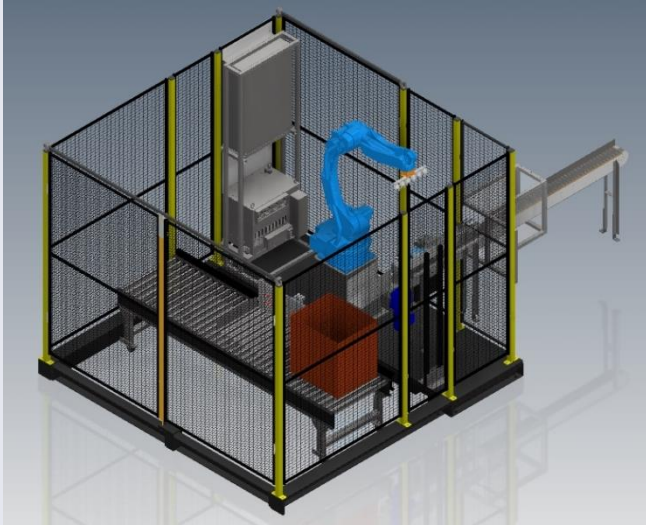

UNIVERSAL ROBOTIC WORK STATION

Tumble Pack System

Bulk Box Pack System

The CAS Universal Robotic Work Station is designed to meet the specialized performance needs of all distinct types of down-stream packaging requirements.

CONTAINER AUTOMATION SYSTEMS

PO BOX 2850 CUMMING, GA 30028

PHONE (678)-947-5656 • FAX (678)-947-5655

www.containerautomationsystems.com

RSC Pack System

Tray Pack System

- Full or half high options

Slipsheet Pack System