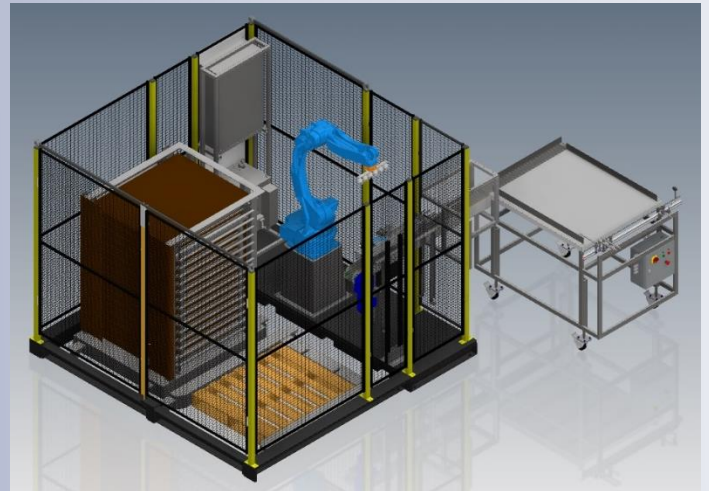

UNIVERSAL ROBOTIC WORK STATION

Tumble Pack System

Bulk Box Pack System

The CAS Universal Robotic Work Station is designed to meet the specialized performance needs of all distinct types of down-stream packaging requirements.

CONTAINER AUTOMATION SYSTEMS

PO BOX 2850 CUMMING, GA 30028

PHONE (678)-947-5656 • FAX (678)-947-5655

www.containerautomationsystems.com

RSC Pack System

Tray Pack System

- Full or half high options

Slipsheet Pack System