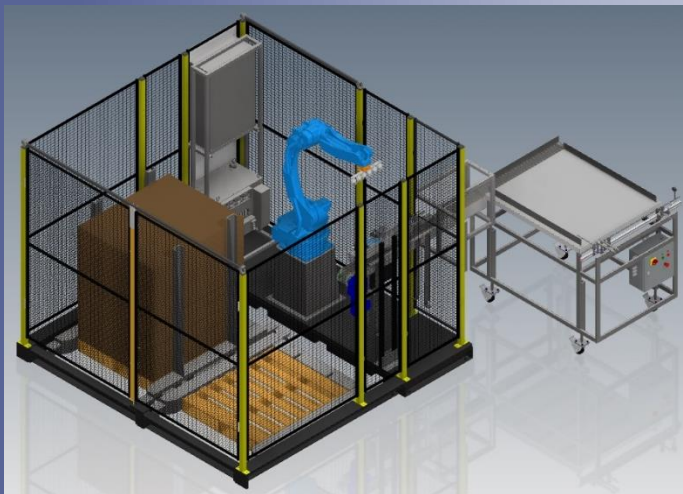

UNIVERSAL ROBOTIC WORK STATION

Tumble Pack System

Bulk Box Pack System

The CAS Universal Robotic Work Station is designed to meet the specialized performance needs of all distinct types of down-stream packaging requirements.

CONTAINER AUTOMATION SYSTEMS

PO BOX 2850 CUMMING, GA 30028

PHONE (678)-947-5656 • FAX (678)-947-5655

www.containerautomationsystems.com

RSC Pack System

Tray Pack System

- Full or half high options

Slipsheet Pack System