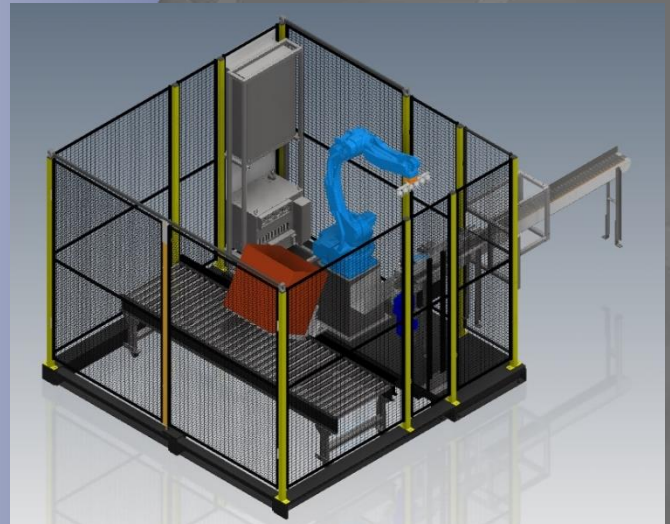

UNIVERSAL ROBOTIC WORK STATION

Tumble Pack System

Bulk Box Pack System

The CAS Universal Robotic Work Station is designed to meet the specialized performance needs of all distinct types of down-stream packaging requirements.

CONTAINER AUTOMATION SYSTEMS

PO BOX 2850 CUMMING, GA 30028

PHONE (678)-947-5656 • FAX (678)-947-5655

www.containerautomationsystems.com

RSC Pack System

Tray Pack System

- Full or half high options

Slipsheet Pack System