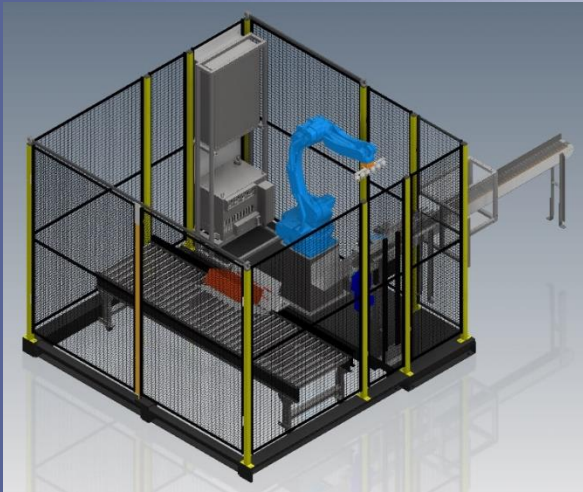

UNIVERSAL ROBOTIC WORK STATION

Tumble Pack System

Bulk Box Pack System

The CAS Universal Robotic Work Station is designed to meet the specialized performance needs of all distinct types of down-stream packaging requirements.

CONTAINER AUTOMATION SYSTEMS

PO BOX 2850 CUMMING, GA 30028

PHONE (678)-947-5656 • FAX (678)-947-5655

www.containerautomationsystems.com

RSC Pack System

Tray Pack System

- Full or half high options

Slipsheet Pack System